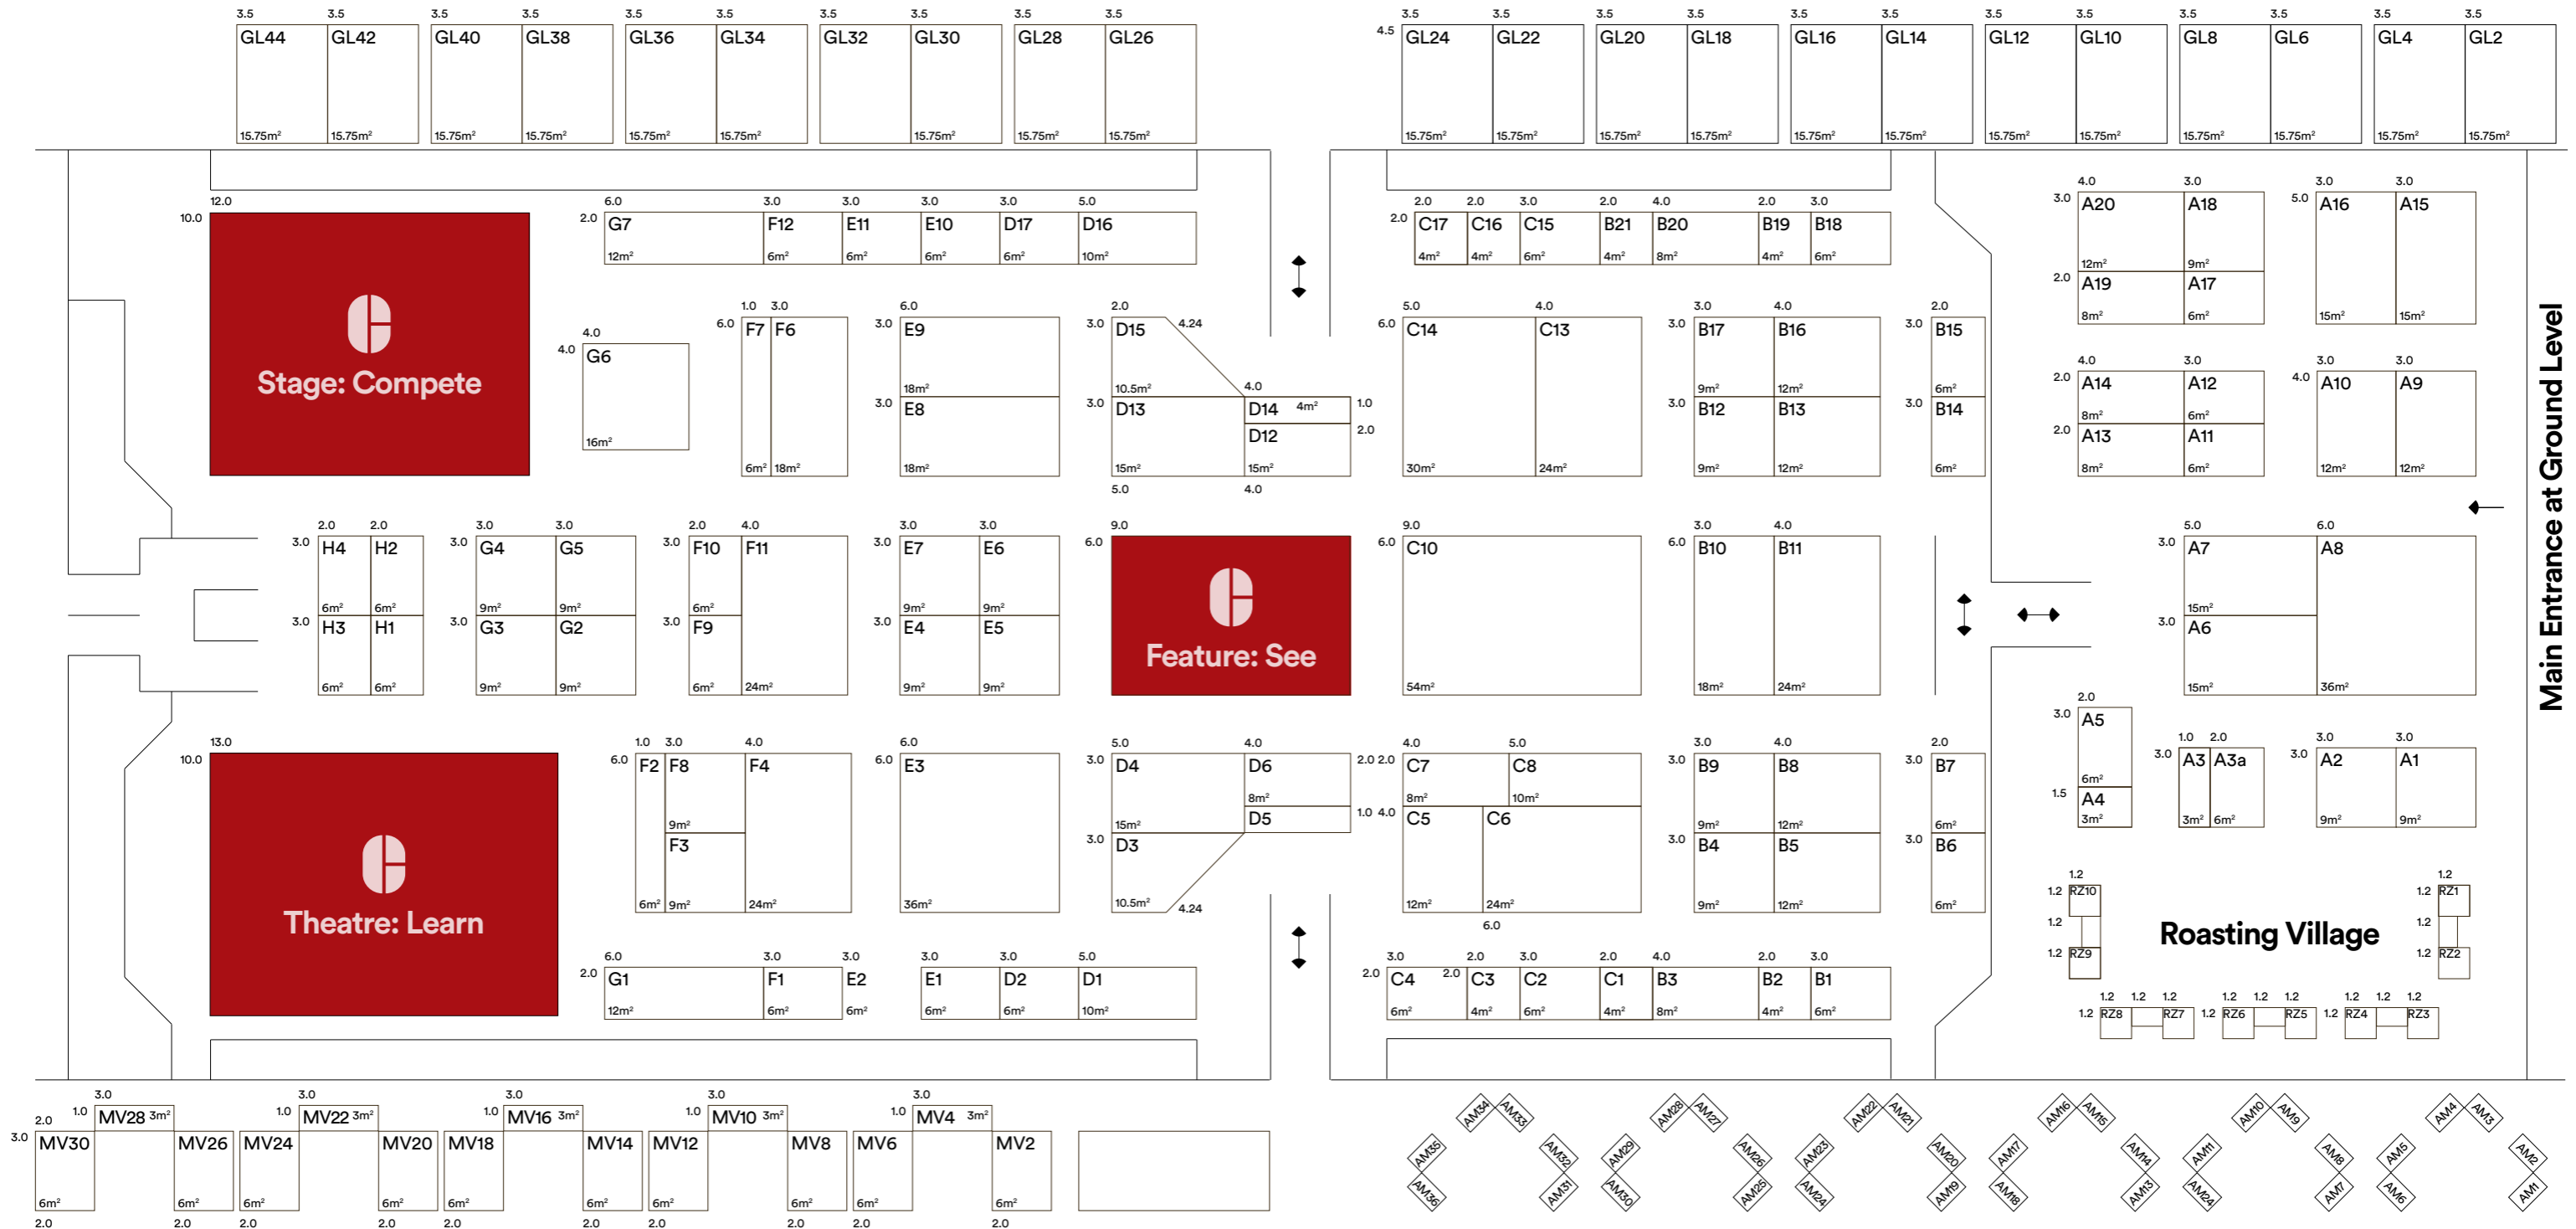

Gallery Bays

Gallery Bays

Caffè Culture Media Village

Press Lounge

Gallery Suites

Main Entrance at Ground Level