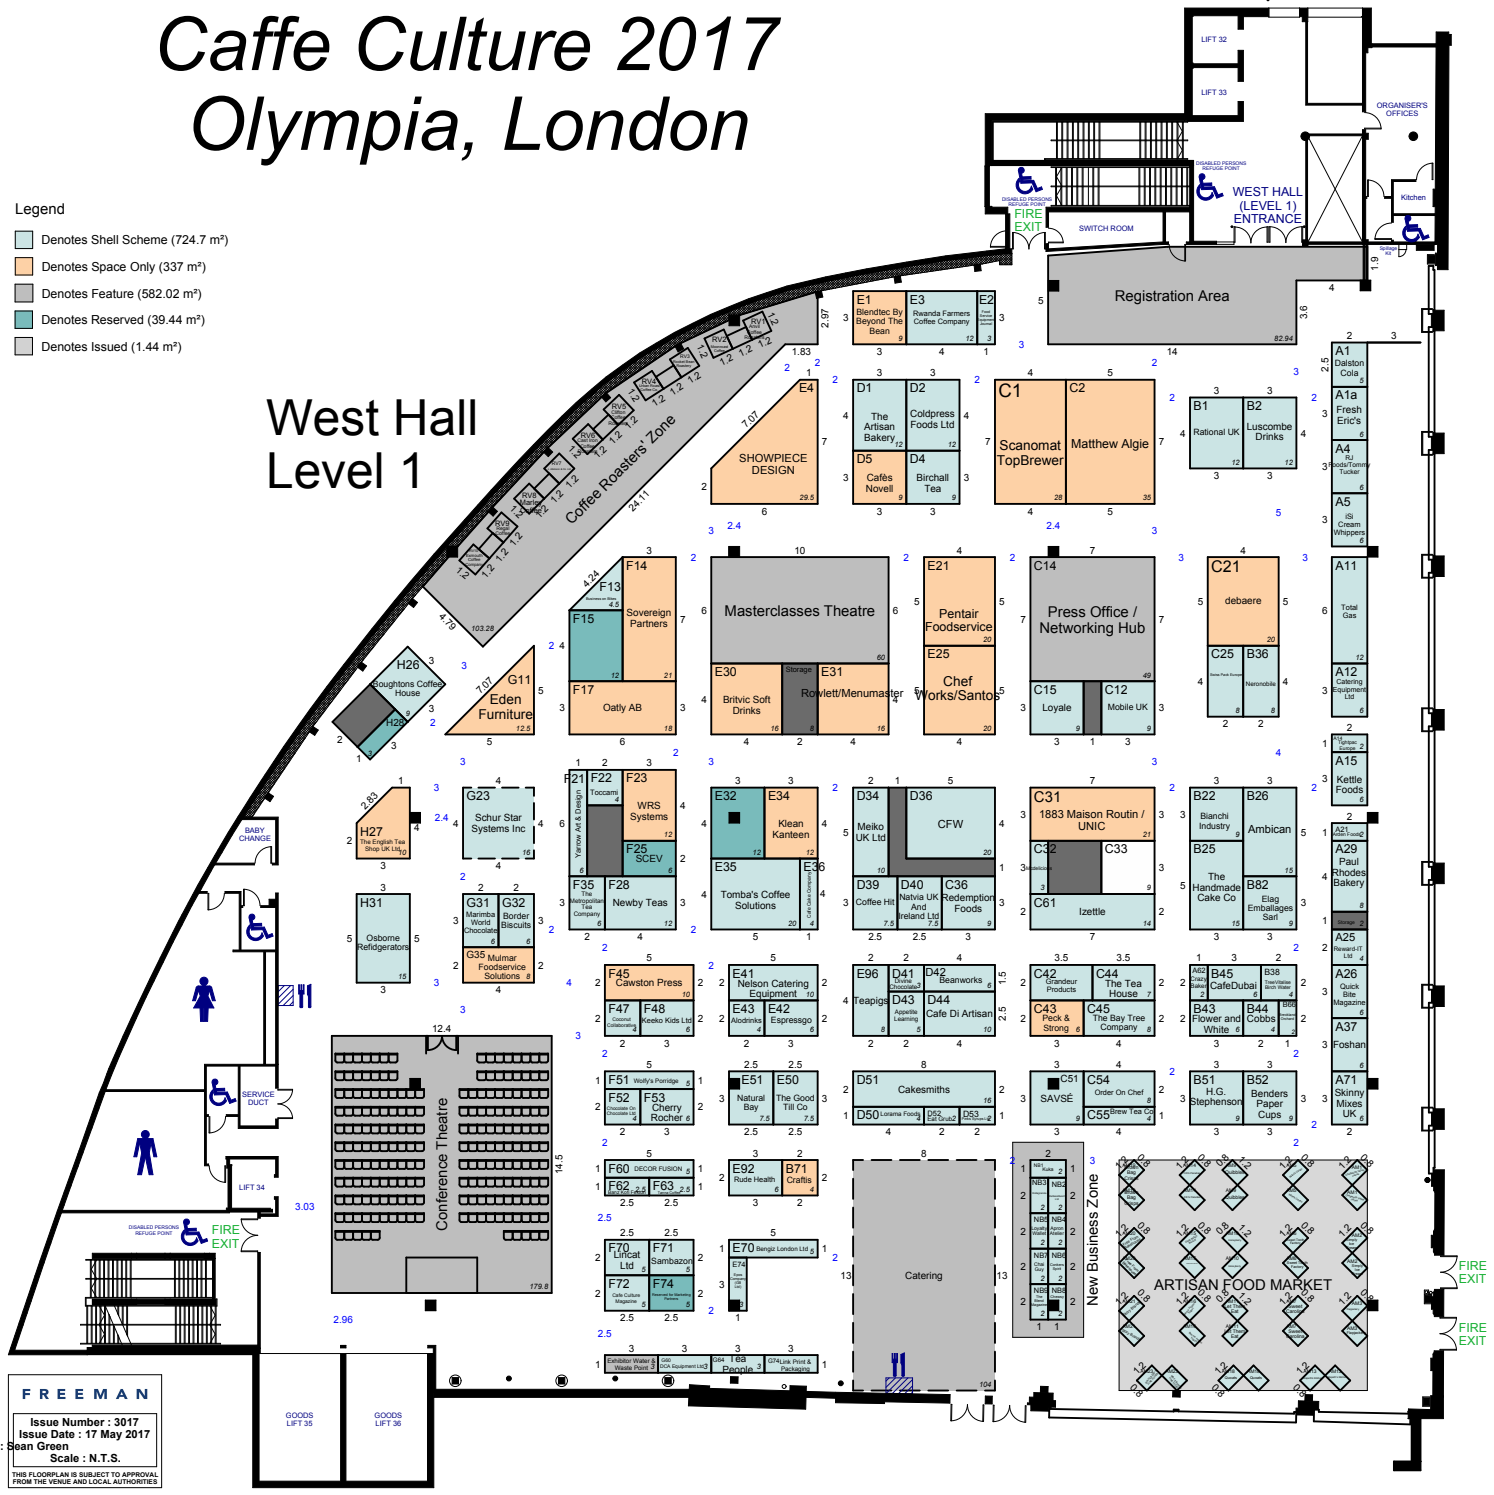

Caffe Culture 2017 Olympia, London

Entrance

Legend

- Denotes Shell Scheme (724.7 m²)
- Denotes Space Only (337 m²)
- Denotes Feature (582.02 m²)
- Denotes Reserved (39.44 m²)
- Denotes Issued (1.44 m²)

West Hall Level 1